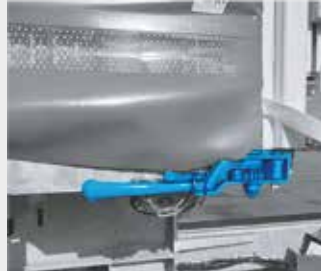

Eurolib

Countless solutions for your industry

Customisable

Robustness

Durability

Specifications

Sliding posts

Wood or aluminium laths
Load restraint rails

Sliding roof

Quick release
curtain tensioner

Rear ratchet
curtain tensioner

Eurolib

The robust and adaptable body for your transport of goods.

The modularity of this body makes it possible to add many options to customize your Eurolib to your needs.

The sliding curtains are strengthened with wood or aluminium laths making the body more stable and secure during transport.

The sliding posts bring the flexibility needed for all kind of dimensions of goods.